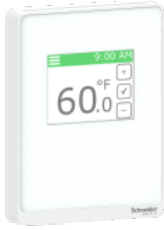

## SmartX Cover Plate, for Sensor Base, Touchscreen, Setpoint, Override, Optimum White Cover

SXWSCDXSELXW

### Main

Range	SpaceLogic
Product or component type	Cover
Product name	SmartX Living Space Sensor
Device application	HVAC Control
Product certifications	CE conforming to EN 61000-6-3 RCM EAC ICES-003
Display resolution	320 x 240 pixels
Display size	2.4 inch
Display type	Colour touchscreen
Information displayed	Temperature Temperature set point Operating mode Menu-driven user interface Time
Flame retardance	UL94-V0
IP degree of protection	IP20
Location	Living space
Depth	20 mm
Height	115 mm
Width	85 mm
Ambient air temperature for operation	0...50 °C
Standards	UL 916 FCC part 15 class B
Colour	White
[Us] rated supply voltage	24 V DC
Device presentation	Cover plate
Surface finish	Glossy